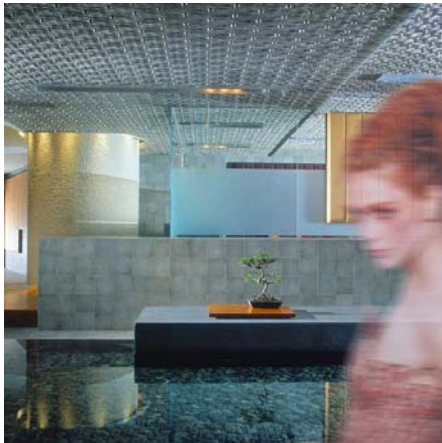

Malaysia
Brilliant Rose Diamonds, Lot 10, Kuala Lumpur, Malaysia
WallStraits.com, Singapore
Ocho Tapas Bar : additions, Singapore
Café Iguana, Singapore : Art Commissions
California Bistro : Esplanade, Singapore
Maison de Fontaine : Chijmes, Singapore
Brewerkz Renovations 2002 : Phase 2 & 3, Singapore
Poole Penthouse - reconstruction Phase 2, Singapore
Boulvar - Hotel Inter.Continental, Dubai, UAE

2001

Kenny Heights show flats & Sales office - Kuala Lumpur, Malaysia
Concept restaurants : The Esplanade, Singapore
Brewerkz Renovations, Singapore : Phase 1
Asian Restaurant | Bar [No.2] Singapore
China Jump renovations, Singapore
Teahouse at China Square, Singapore
Poole Penthouse, Singapore
QBA : Westin Hotel, Kuala Lumpur, Malaysia
EEST at the Westin, Kuala Lumpur, Malaysia
conciierge.com : Hot Table 2006

2000

GRP Limited, The Heeren, Singapore
Ocho Spanish Tapas Bar, Chijmes, Singapore
California CBD, Novena Square, Singapore
Aspial, Parkway Parade, Singapore
Aspial, Hougang Mall, Singapore
Aspial, Junction 8, Singapore
Aspial, Bugis Junction, Singapore
Aspial, T2 Changi Airport, Singapore
Aspial, IMM Building, Singapore
Aspial, Lot 1, Singapore
Aspial, Jurong Point, Singapore
Aspial, Wisma Atria, Singapore
Aspial, Tampines Mall, Singapore
Aspial, CityLink Mall, Singapore
Front Page, No 18 & 19 Mohamed Sultan, Singapore
JetFM.com Jalan Raja Chulan, Kuala Lumpur, Malaysia
Grappa Espresso, Jalan Raja Chulan, Kuala Lumpur, Malaysia
Café Iguana, Riverside Point, Singapore
Bobby Rubino's, Chijmes, Singapore [renovations]

1999

OutHouse Productions, Singapore
Club Eden, No. 25 Mohamed Sultan Road, Singapore
Merc-Grands Cru, Bangsar Bahru, Kuala Lumpur, Malaysia
Pasir View Park Apartment, Singapore
Phuc Deli-Viet, Caltex House, Singapore
Petredec Services (Asia) Pte Ltd, Shaw House, Singapore